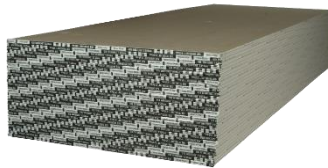

GIB® Wideline